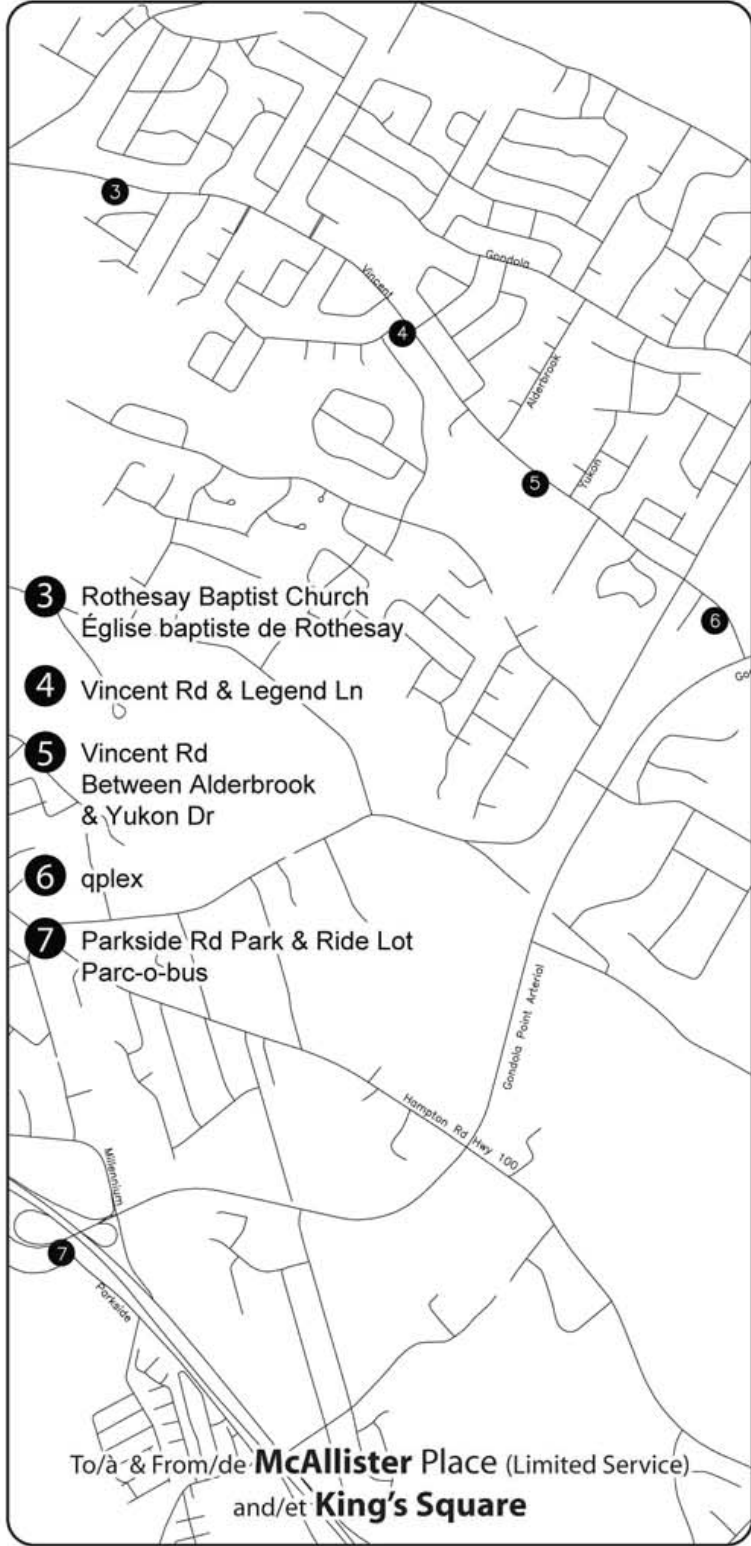

53 Quispamsis Comex

- 3 Rothesay Baptist Church
Église baptiste de Rothesay
- 4 Vincent Rd & Legend Ln
- 5 Vincent Rd
Between Alderbrook
& Yukon Dr
- 6 complex
- 7 Parkside Rd Park & Ride Lot
Parc-o-bus

To/à & From/de **McAllister Place** (Limited Service)
and/et **King's Square**

506.658.4700

SAINT JOHN TRANSIT 

SAINT JOHN TRANSIT 

53

Effective August 3, 2010
À compter du, le 3 août 2010

www.thinktransit.com

53 Quispamsis Comex

Servicing Vincent Road, complex & Parkside Road

#53 Quispamsis Comex

Monday to Friday / Du lundi au vendredi

	Leave King's Square	Église Rothesay Baptist Church	Vincent Rd. & Legend Ln.	Vincent Rd. Between Alderbrook & Yukon Dr.	plex	Ch. Parkside Rd.	Centre d'achats McAllister Place	Arrive King's Square
	LEAVE / DÉPART						ARRIVE / ARRIVÉE	
A.M.	6:45*	7:09*	7:10*	7:11*	7:14*	7:21*		7:45*
	7:50*	8:14*	8:15*	8:16*	8:19*	8:26*		8:50*
	8:55*	9:19*	9:20*	9:21*	9:24*	9:31*	9:48*	10:00*

	Leave King's Square	Centre d'achats McAllister Place	Ch. Parkside Rd.	plex	Vincent Rd. Between Alderbrook & Yukon Dr.	Vincent Rd. & Legend Ln.	Église Rothesay Baptist Church	Arrive King's Square
	LEAVE / DÉPART						ARRIVE / ARRIVÉE	
P.M.	3:45*		4:09*	4:16*	4:19*	4:20*	4:21*	4:45*
	4:50*		5:14*	5:21*	5:24*	5:25*	5:26*	5:50*
	5:55*	6:07*	6:24*	6:31*	6:34*	6:35*	6:36*	7:00*